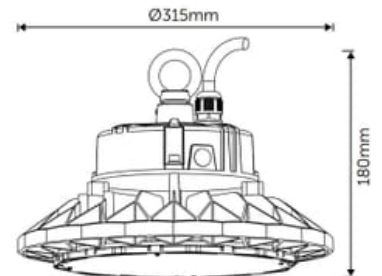

100-200W Illumina Slim Switchable Wattage LED High Bay - 90° Lens, 4000K

Part ID: 08986

The Illumina Slim Switchable High Bay is a highly efficient versatile LED luminaire, ideally suited to a wide range of industrial applications for both new installations and retrofit applications.

- 100/120/150/200 Switchable Wattages
- Plug-in PIR & microwave sensors available
- Sensor parameters set by remote control
- Perfect for warehousing, large retail and factories
- 145 Lm/W

Codes

Commodity Code	94054099
EAN	5013588089867
Luckins Code	425326356

Dimensions

Height	180mm
Diameter	315mm
Individual Product Weight (no packaging)	3.3kg

Packaging

Single Carton Weight	3.9kg
Single Carton Height	35.5cm
Single Carton Width	35.5cm
Single Carton Depth	21.5cm