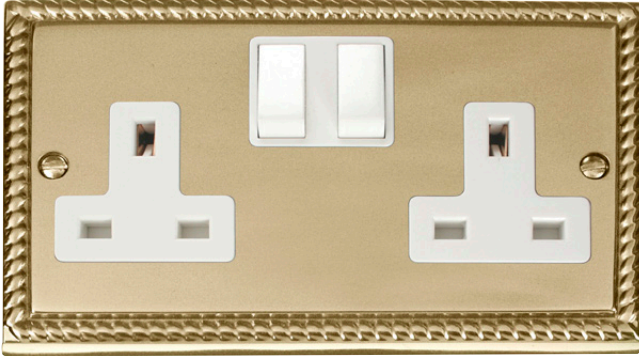

Product Code: GCBR036WH

Description: 13A 2 Gang Double Pole Switched Socket Outlet

General Information

Plate Dimensions (mm)	146 (W) x 88 (H) x 8 (D)	
Dimensions With Gasket (mm)	149 (W) x 91 (H) x 9 (D)	
Plate Fixing Centres - Horizontal (mm)	120.6	
Style	Georgian Rope Edge	
Finish	Polished Cast Brass	
Insert Colour	White	
Gasket Colour	White	
Materials	Front Plate: Cast Brass Terminals: Brass Contacts: Silver "on-lay" Copper / Brass Earth Strap: Mild Steel	Insert, Switch & Rear Housing: Urea Terminal Screws: Steel & Yellow Passivated Internal Busbars: Formed Pressed Brass Gasket: Nylon
Anti Microbial Certified	No	
Rated Voltage (V~) (Ue)	250	Frequency (Hz) 50
Resistive Load Rating (A)	13	
Termination Type	Screw	
Terminal Size (mm)	Ø5	Terminal Torque Value (Nm) 2
Terminal Capacity - Solid (mm²)	3 x 2.5 or 2 x 4	
Double Pole Switch	Yes	
Twin Earth Terminals	Yes	
Minimum Back Box Depth (mm)	25	
Ingress Protection	IP20	
Operational Temperature (°C)	-5 to +40	
Warranty (Years)	10	
Standards	BS 1363-2	