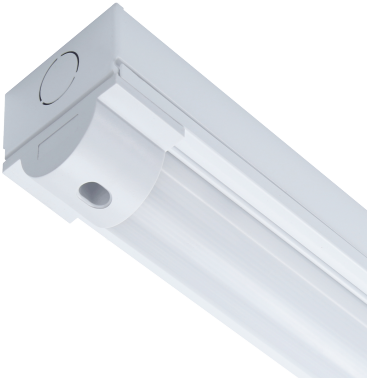

## Sutton LED Batten 27W 4000K 5ft Single - White

### General data

<b>Technology</b>	LED
<b>Mounting options</b>	Ceiling   Wall
<b>Install Options</b>	BESA
<b>Install Connector Type</b>	Push fit terminal
<b>Input Cable</b>	NO
<b>Input Electrical Connection</b>	Live   Neutral   Earth
<b>General Application</b>	Commercial   Educational
<b>Operating Temperature Range</b>	0- +40 °C
<b>Luminaire Accessories</b>	PIR   Remote Control
<b>Warranty</b>	5 Years